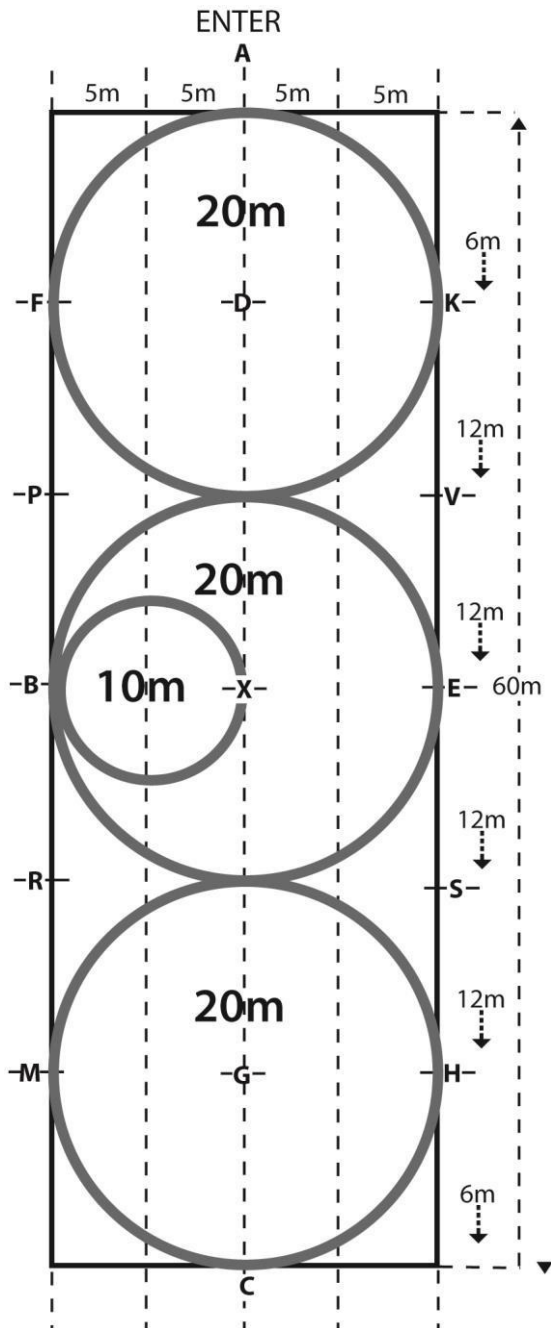

WD 304 Figures and Exercises

1. The figures asked for in Western Dressage tests are: the circles, the serpentines and the figure eights.
 - a. Circle. The circle is a round figure, which varies in size according to the requirements of each test. The diameter of a circle is specified in each test.

Basic Circle in the 20m x 60m (large) court.

Reprinted with permission of Elaine Ward, author "On the Basics: The Western Style Dressage Manual"

Basic Circles in the 20m x 40m (small) court.