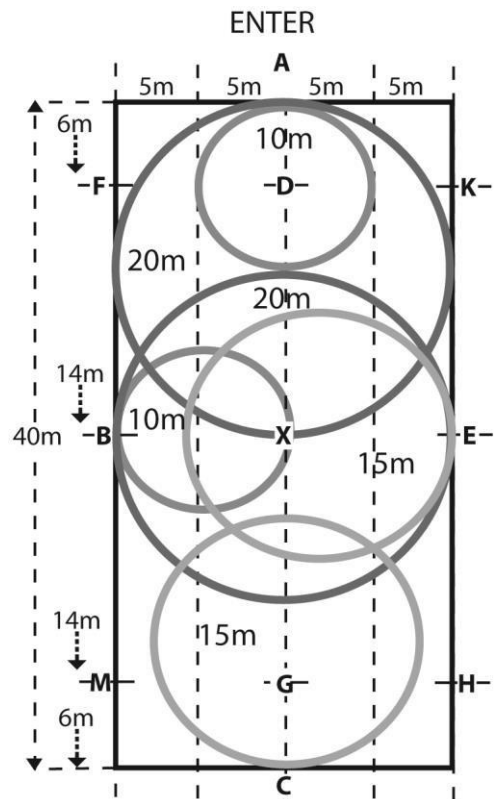

WD 304 Figures and Exercises

1. The figures asked for in Western Dressage tests are: the circles, the serpentines and the figure eights.
 - a. Circle. The circle is a round figure, which varies in size according to the requirements of each test. The diameter of a circle is specified in each test.

Basic Circle in the 20m x 60m (large) court.

Reprinted with permission of Elaine Ward, author "On the Basics: The Western Style Dressage Manual"

Basic Circles in the 20m x 40m (small) court.